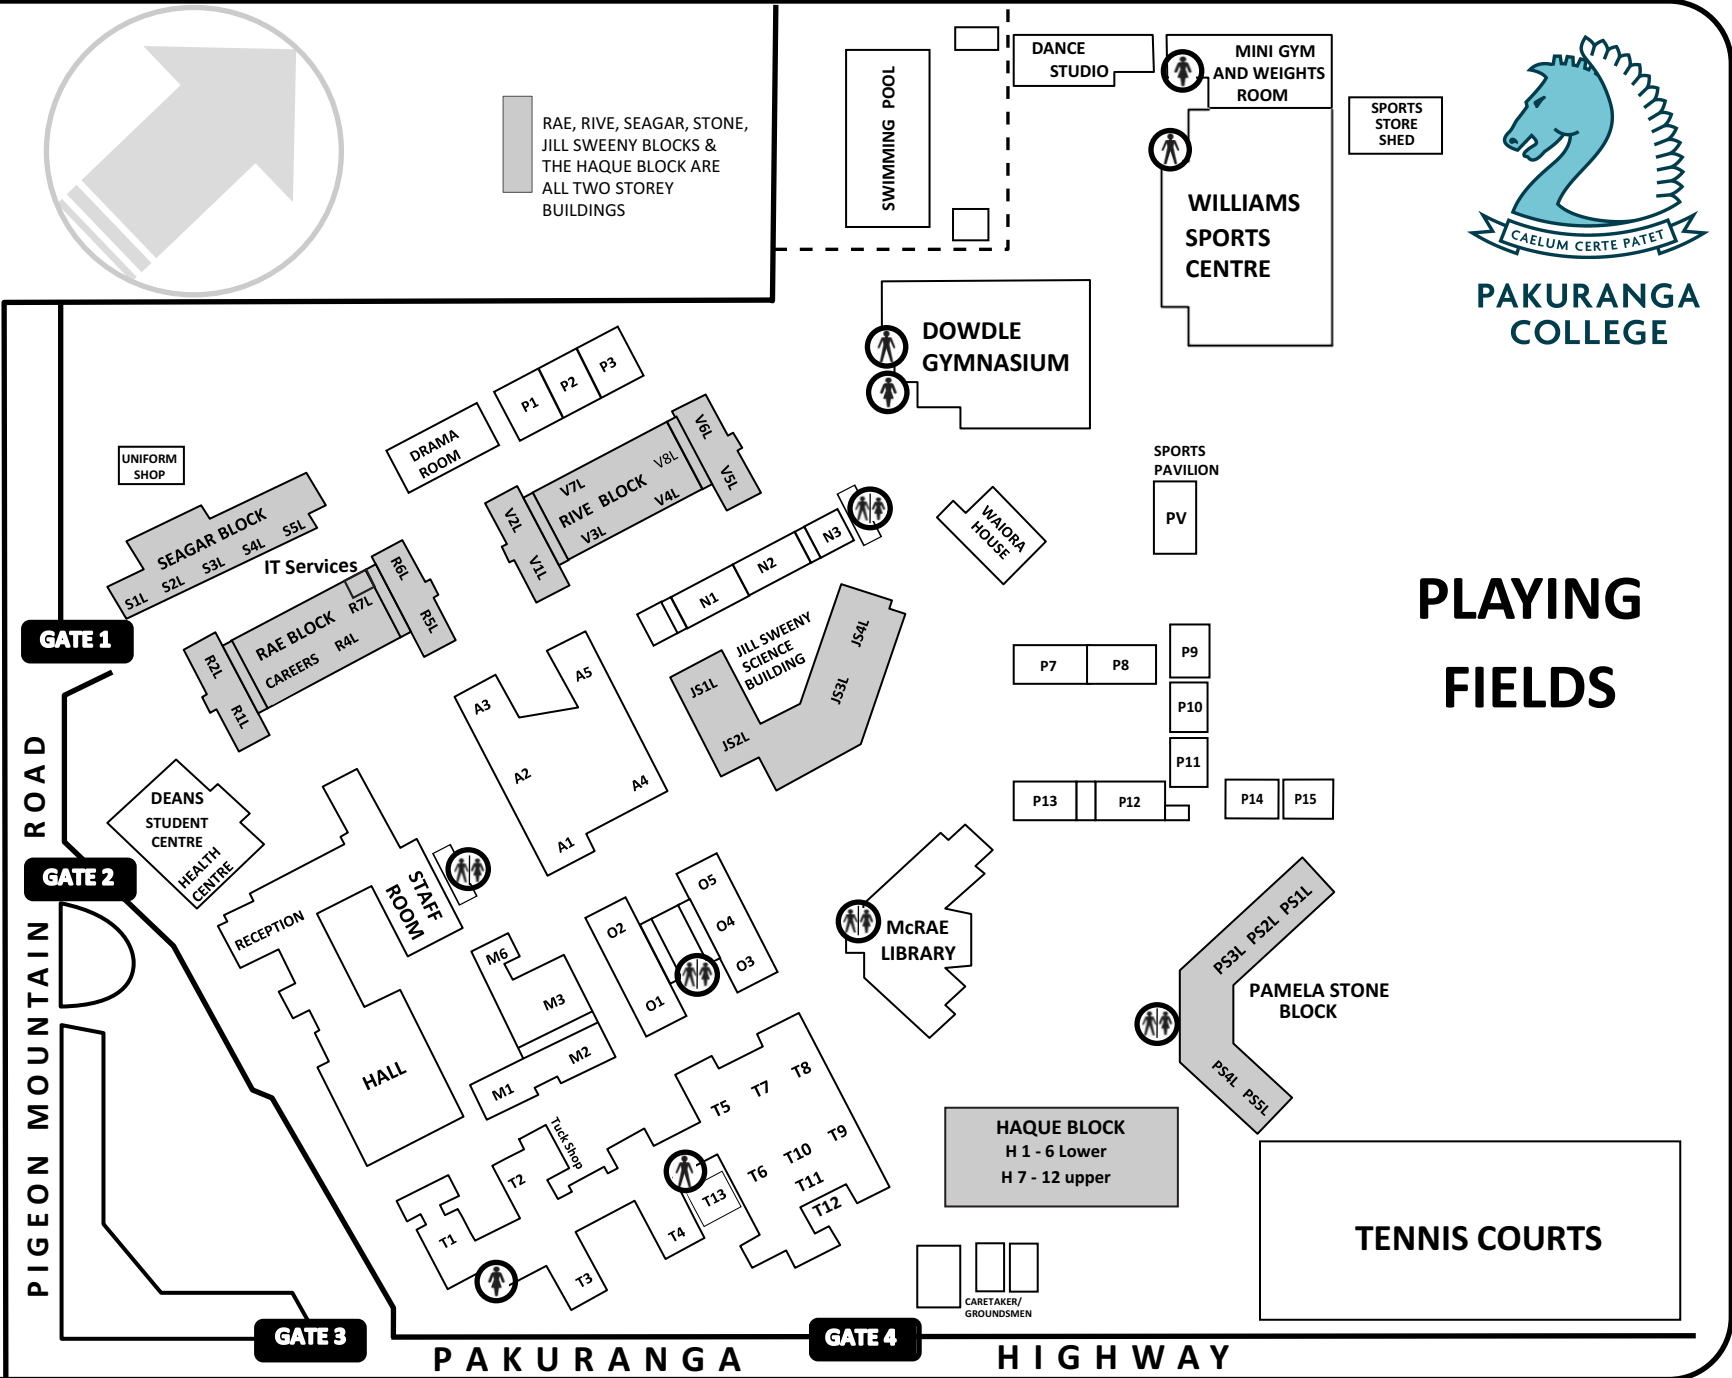

Location Guide

RAE, RIVE, SEAGAR, STONE,
JILL SWEENEY BLOCKS &
THE HAQUE BLOCK ARE
ALL TWO STOREY
BUILDINGS

**PAKURANGA
COLLEGE**

**PLAYING
FIELDS**

TENNIS COURTS

HAQUE BLOCK
H 1 - 6 Lower
H 7 - 12 upper

CARETAKER/
GROUNDSMEN

PIGEON MOUNTAIN ROAD

PAKURANGA

HIGHWAY